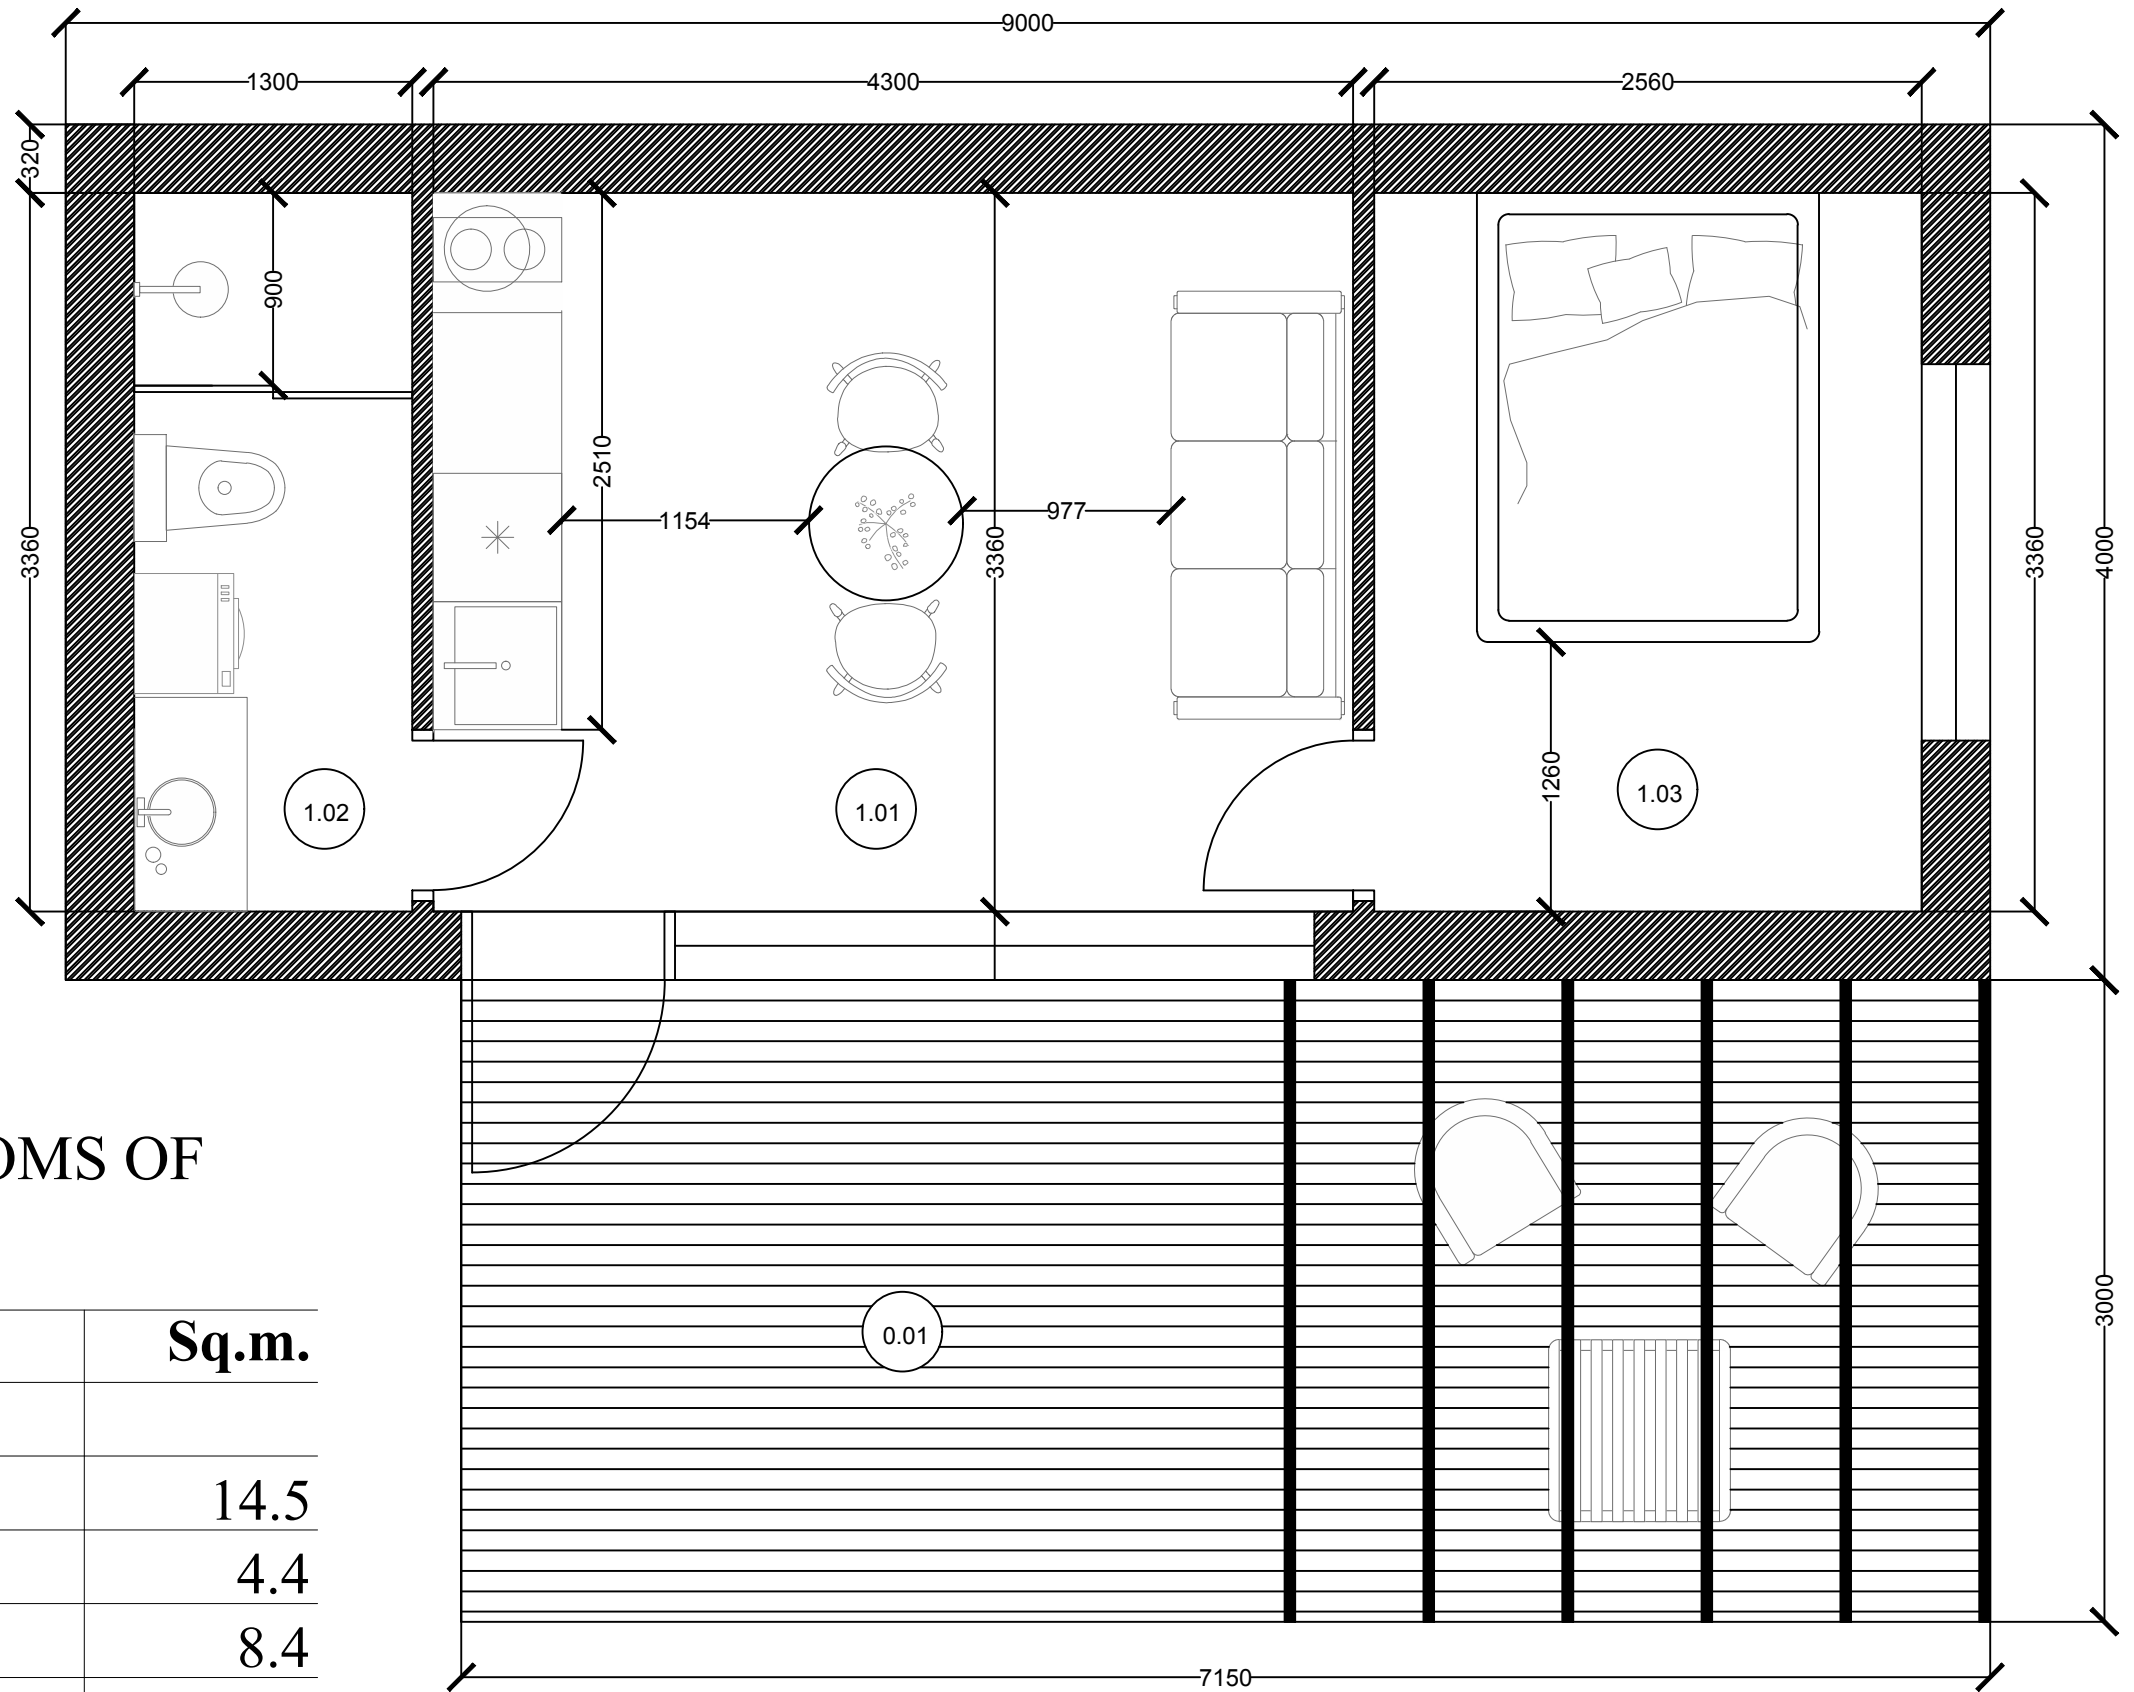

VEMDALEN 36

EXPLANATION OF THE ROOMS OF THE RECREATION HOUSE

NR.	Name of the room	Sq.m.
1. floor		
1.01	Living room	14.5
1.02	Bathroom	4.4
1.03	Bedroom	8.4
Outside		
0.01	Terrace	21.5
The area of the first floor		27.3
The total area of the building		57.5